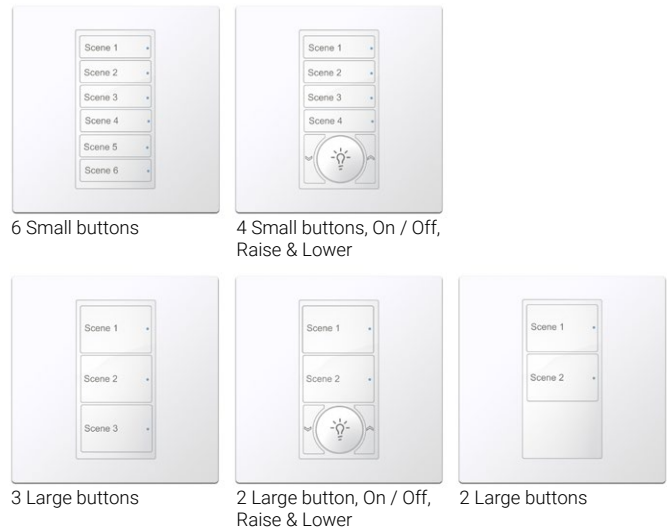

Button Configurations

Contact Us

+44 (0)1923 495495

enquiries@iLight.co.uk

www.iLight.co.uk

iLight
A brand of Signify
Usk House, Llantarnam Park
Cwmbran, NP44 3HD, UK

Changes to the products, to the information contained in this document, and to prices are reserved; so are errors and omissions.

© 2022 Signify Holding
All Rights Reserved

iLight is a registered trademark.
All other trademarks are property of their respective owners.

DALI CLD Rev7 1121

FM 727924