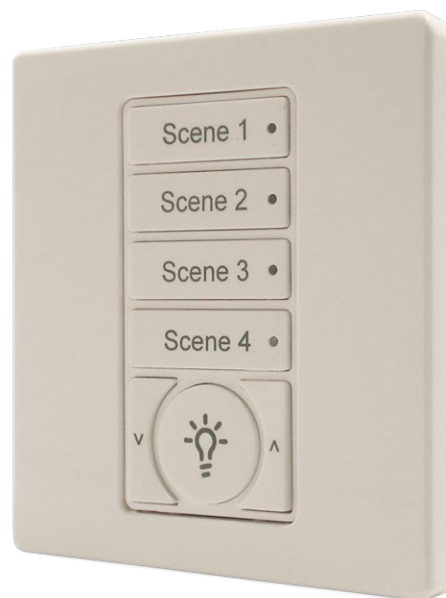

## CLD - DALI Control Plate Range

### Key Features

- Integrated DALI communication interface
- Draws power from the DALI communications bus to simplify wiring
- Suitable for standard single gang UK wall box
- Available in Black or White finishes
- Standard or custom engraving on buttons
- CE & UKCA compliant to all relevant standards
- Designed and manufactured to ISO9001 standard

## Button Functions

- Scene selection
- Scene raise/lower
- Channel raise/lower
- Toggle on/off
- Toggle raise/lower
- True off
- Open/close (for curtains or blinds)
- Raise/lower (for motorized screens)
- Task (start/stop a sequence)

## Mechanical Data

- Buttons include scene, raise, lower, on, off functionality.
- Choice of large or small button caps
- Standard or custom engraving on buttons
- Tap on/off feature to override fade time
- All plastic construction with a separate snap-on surround
- Suitable for standard single gang UK wall box