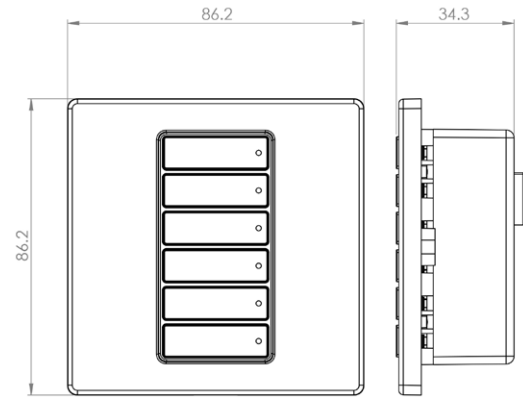

## Mechanical Data

- Buttons include scene, raise, lower, on, off functionality.
- Choice of large or small button caps
- Standard or custom engraving on buttons
- Tap on/off feature to override fade time
- All plastic construction with a separate snap-on surround
- Suitable for standard single gang UK wall box

## Dimensions