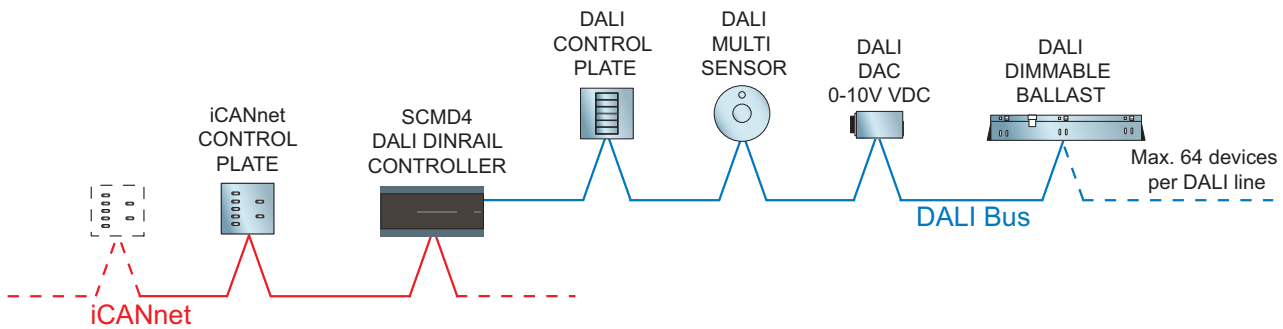

Button Functions

- Scene selection
- Scene raise/lower
- Channel raise/lower
- Toggle on/off
- Toggle raise/lower
- True off
- Open/close (for curtains or blinds)
- Raise/lower (for motorized screens)
- Task (start/stop a sequence)

Mechanical Data

- Buttons include scene, raise, lower, on, off functionality.
- Choice of large or small button caps
- Standard or custom engraving on buttons
- Tap on/off feature to override fade time
- All plastic construction with a separate snap-on surround
- Suitable for standard single gang UK wall box

Electrical Data

- DALI Input Voltage:
  9.5 VDC - 22.5 VDC supplied by the DALI communication bus
- DALI Current:
  Draw 3.75 mA per device
- Temperature Range: 0°C to +40°C
- Humidity: 0% - 95% non condensing
- DALI Wiring:
  Two-wire, non-polarized control

Typical Schematic