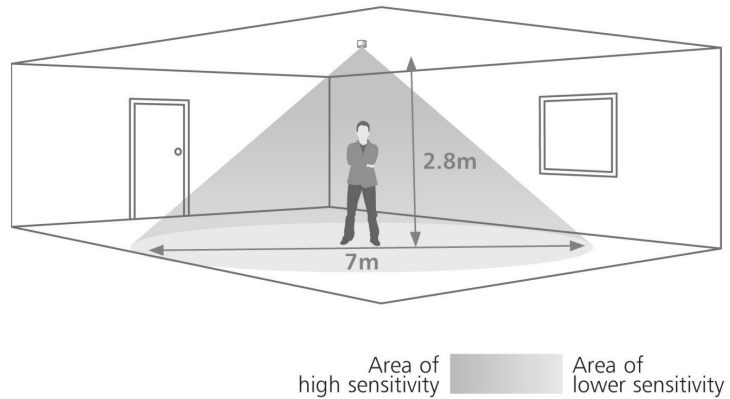

The photocell provides a lux level measurement value to the DALI network.

For a copy of the DALI 'Command set', contact technical support.

Features & wiring

Front features

Mounting Bezel

Back features

Dimensions

Installing the PIR Detector

Choosing a Suitable Location

The PIR Detector is designed to be ceiling mounted and must satisfy the following criteria:

- Avoid positioning the unit where direct sunlight may enter the sensor element.
- Do not site the sensor within 1m of any lighting, forced air heating or ventilation.
- Do not fix the sensor to an unstable or vibrating surface.
- Position the sensor so that the occupants of the room fall inside the detection zone. Note that the detection zone illustrated is based on a recommended mounting height of 2.8m. A lower height will decrease the overall size of the detection zone.