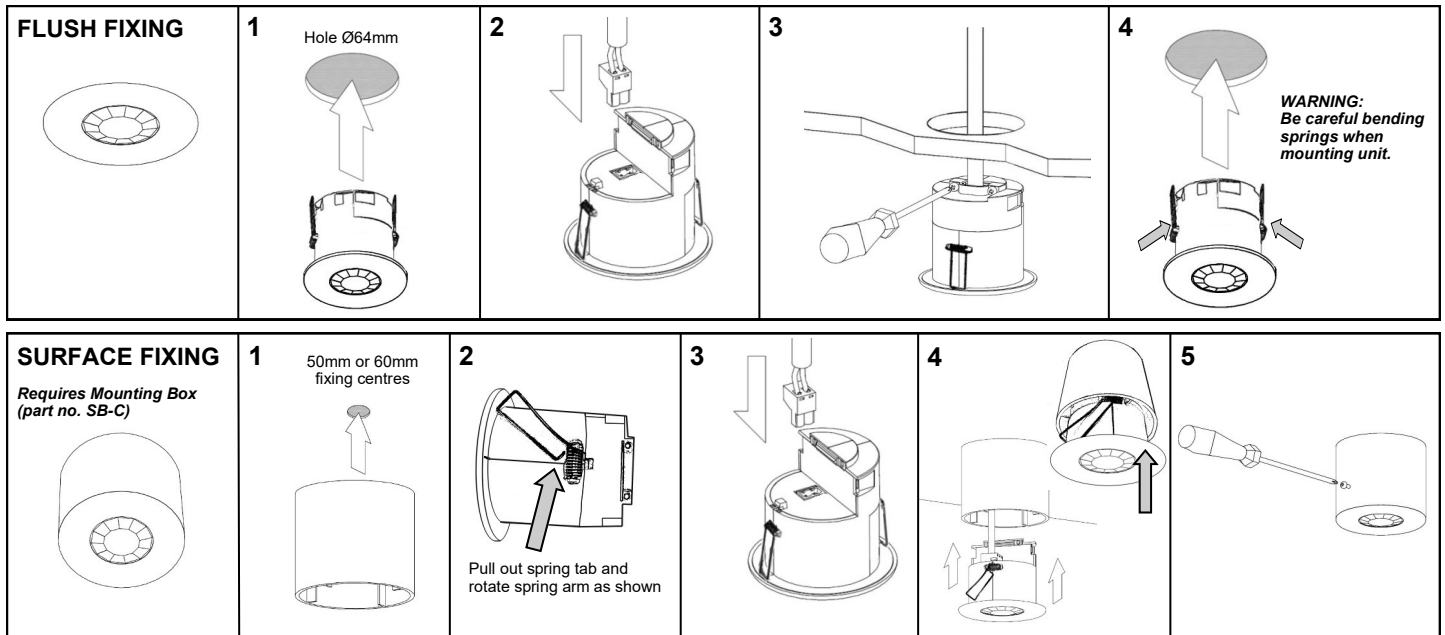

The photocell provides a lux level measurement value to the DALI network.

For a copy of the DALI 'Command set', contact technical support.

Features & wiring

Front features

Mounting Bezel

Back features

Dimensions

Installing the PIR Detector

Choosing a Suitable Location

The PIR Detector is designed to be ceiling mounted and must satisfy the following criteria:

- Avoid positioning the unit where direct sunlight may enter the sensor element.
- Do not site the sensor within 1m of any lighting, forced air heating or ventilation.
- Do not fix the sensor to an unstable or vibrating surface.
- Position the sensor so that the occupants of the room fall inside the detection zone. Note that the detection zone illustrated is based on a recommended mounting height of 2.8m. A lower height will decrease the overall size of the detection zone.

Mounting Methods

The Detector is designed to be mounted using either:

- Flush fixing (recommended), or
- Surface fixing, using the optional Surface Mounting Box (part no. SB-C).

Both methods are illustrated in below.

Technical data

Dimensions	See diagrams on page 1
Weight	0.07kg
Supply Voltage	9.5VDC—22.5VDC via DALI
Supply Current	8mA
Terminal Capacity	2.5mm ² (solid or stranded)
Material (casing)	Flame retardant ABS and PC/ABS
Compliance	EMC-2014/30/EU LVD-2014/35/EU