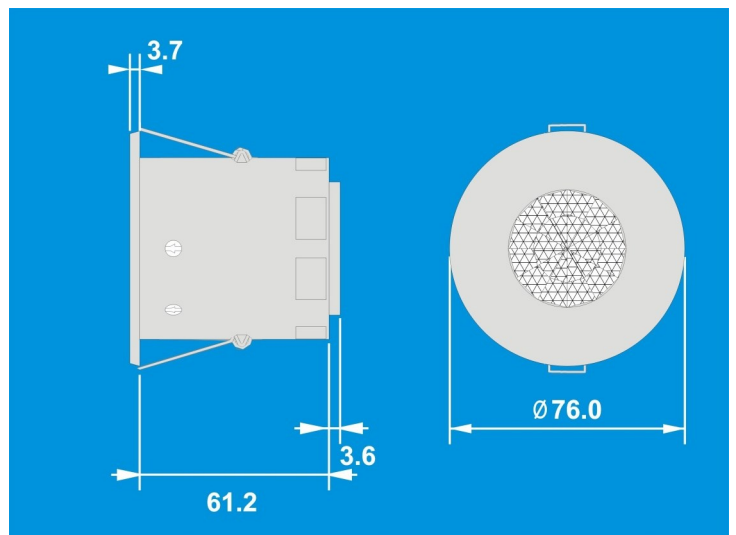

The photocell provides a lux level measurement value to the DALI network.

For a copy of the DALI 'Command set', contact technical support.

Features & wiring

Front features

Mounting Bezel

Back features

Dimensions

Installing the PIR Detector

Choosing a Suitable Location

The PIR Detector is designed to be ceiling mounted and must satisfy the following criteria:

- Avoid positioning the unit where direct sunlight may enter the sensor element.
- Do not site the sensor within 1m of any lighting, forced air heating or ventilation.
- Do not fix the sensor to an unstable or vibrating surface.
- Position the sensor so that the occupants of the room fall inside the detection zone. Note that the detection zone illustrated is based on a recommended mounting height of 2.8m. A lower height will decrease the overall size of the detection zone.

Technical data

Dimensions	See diagrams on page 1
Weight	0.07kg
Supply Voltage	9.5VDC—22.5VDC via DALI
Supply Current	8mA
Terminal Capacity	2.5mm ² (solid or stranded)
Material (casing)	Flame retardant ABS and PC/ABS
Compliance	EMC-2014/30/EU LVD-2014/35/EU