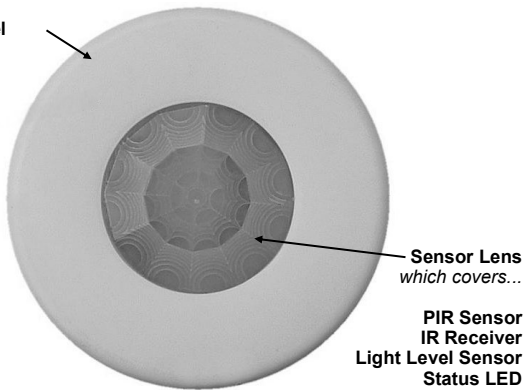

PPAD-C-DALI-ADDR

PIR detector ceiling DALI network

Overview

The PPAD-C-DALI-ADDR is a combined passive infrared (PIR) motion sensor and photocell designed to be part of a DALI network.

Functioning as a presence detector, the unit returns occupancy data to the DALI network.

The photocell provides a lux level measurement value to the DALI network.

For a copy of the DALI 'Command set', contact technical support.

Features & wiring

Front features

Mounting Bezel

Back features

Dimensions

Installing the PIR Detector

Choosing a Suitable Location

The PIR Detector is designed to be ceiling mounted and must satisfy the following criteria:

- Avoid positioning the unit where direct sunlight may enter the sensor element.
- Do not site the sensor within 1m of any lighting, forced air heating or ventilation.
- Do not fix the sensor to an unstable or vibrating surface.
- Position the sensor so that the occupants of the room fall inside the detection zone. Note that the detection zone illustrated is based on a recommended mounting height of 2.8m. A lower height will decrease the overall size of the detection zone.

Technical data

Dimensions	See diagrams on page 1
Weight	0.07kg
Supply Voltage	9.5VDC—22.5VDC via DALI
Supply Current	8mA
Terminal Capacity	2.5mm ² (solid or stranded)
Material (casing)	Flame retardant ABS and PC/ABS
Compliance	EMC-2014/30/EU LVD-2014/35/EU