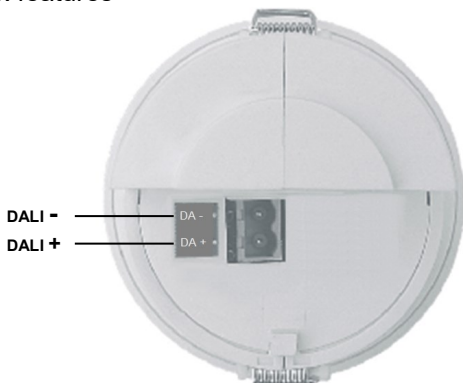

PPAD-C-DALI-ADDR

PIR detector ceiling DALI network

Overview

The PPAD-C-DALI-ADDR is a combined passive infrared (PIR) motion sensor and photocell designed to be part of a DALI network.

Functioning as a presence detector, the unit returns occupancy data to the DALI network.

The photocell provides a lux level measurement value to the DALI network.

For a copy of the DALI 'Command set', contact technical support.

Features & wiring

Front features

Mounting Bezel

Back features

Dimensions

Installing the PIR Detector

Choosing a Suitable Location

The PIR Detector is designed to be ceiling mounted and must satisfy the following criteria:

- Avoid positioning the unit where direct sunlight may enter the sensor element.
- Do not site the sensor within 1m of any lighting, forced air heating or ventilation.
- Do not fix the sensor to an unstable or vibrating surface.
- Position the sensor so that the occupants of the room fall inside the detection zone. Note that the detection zone illustrated is based on a recommended mounting height of 2.8m. A lower height will decrease the overall size of the detection zone.

Mounting Methods

The Detector is designed to be mounted using either:

- Flush fixing (recommended), or
- Surface fixing, using the optional Surface Mounting Box (part no. SB-C).

Both methods are illustrated in below.