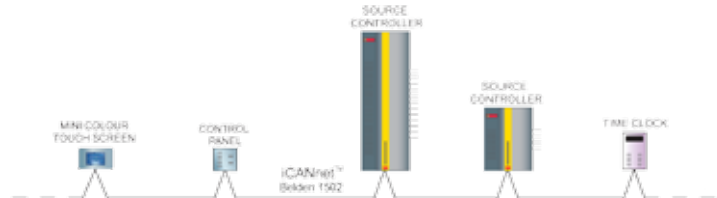

Typical Schematic

Contact your local Eaton office

20 Greenhill Crescent, Watford Business Park,

Watford, Herts, WD18 8JA. UK

T: +44 (0)1923 495496 F: +44 (0)1923 228796

E: enquiries@iLight.co.uk www.iLight.co.uk

Eaton Lighting Systems

20 Greenhill Crescent,
Watford Business Park,
Watford, Herts, WD18 8JA. UK
eatonlightingsystems.com

© 2017 Eaton
All Rights Reserved

Document No: TC-1 Rev5 0115

Changes to the products, to the information contained in this document, and to prices are reserved; so are errors and omissions.

Eaton is a registered trademark.

All other trademarks are property of their respective owners.

EATON

Powering Business Worldwide

CE