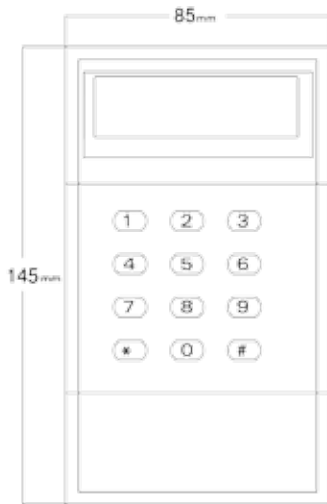

Mechanical

Weight: 1.1kg

Mounting: attached via bracket to standard 35mm double gang wallbox - not provided, or screwed directly to surface.

Climate Range:

Temperature: +2°C to +40°C

Humidity: +5 to 95% non condensing

Control Inputs:

One set of terminals for iCANnet™ network

Suitable for Belden 1502

Dimensions

Electrical

Supply: +12VDC (via iCANnet™ network cable)

Termination:

Network: Screw terminals within two part connectors, able to accept 1.5mm² stranded and solid wire.

Programming: Via iCANsoft.

Functionality:

Select scenes

Scene programming

Channel level raise and lower

Scene and channel naming

Task / sequence programming

Time clock

Date range - recurring events

One shot events

Leap year

Daylight saving setting

Astronomical timeclock with offset facility

Date / day omission

Photocell / motion sensor interaction

Diagnostics - network

Memory:

FLASH memory to be able to upgrade firmware

EEPROM for 128 scene memory