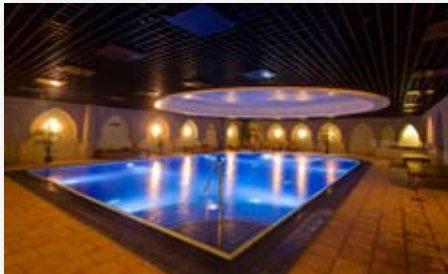

Brands, Boutiques, Spas & Global Hotel Destinations

One of the essential tools of a Lighting Designer's tool kit is a flexible scene based lighting control system delivering the right lighting at the right time to maintain consistent visual image and quality - an essential part of any hotel branding.

From large hotel resorts with multiple sites and floors to simple single room solutions the iLight control system is powerful, easy to install and adaptable. Due to its distributed architecture and intelligence small systems can be added to or modified in a later phase without the need for a costly system rebuild.